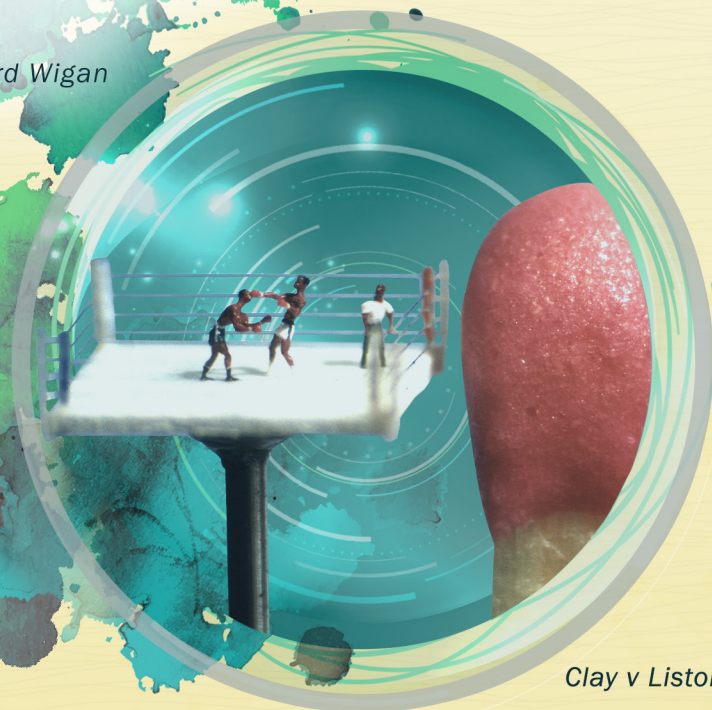

Clay v Liston