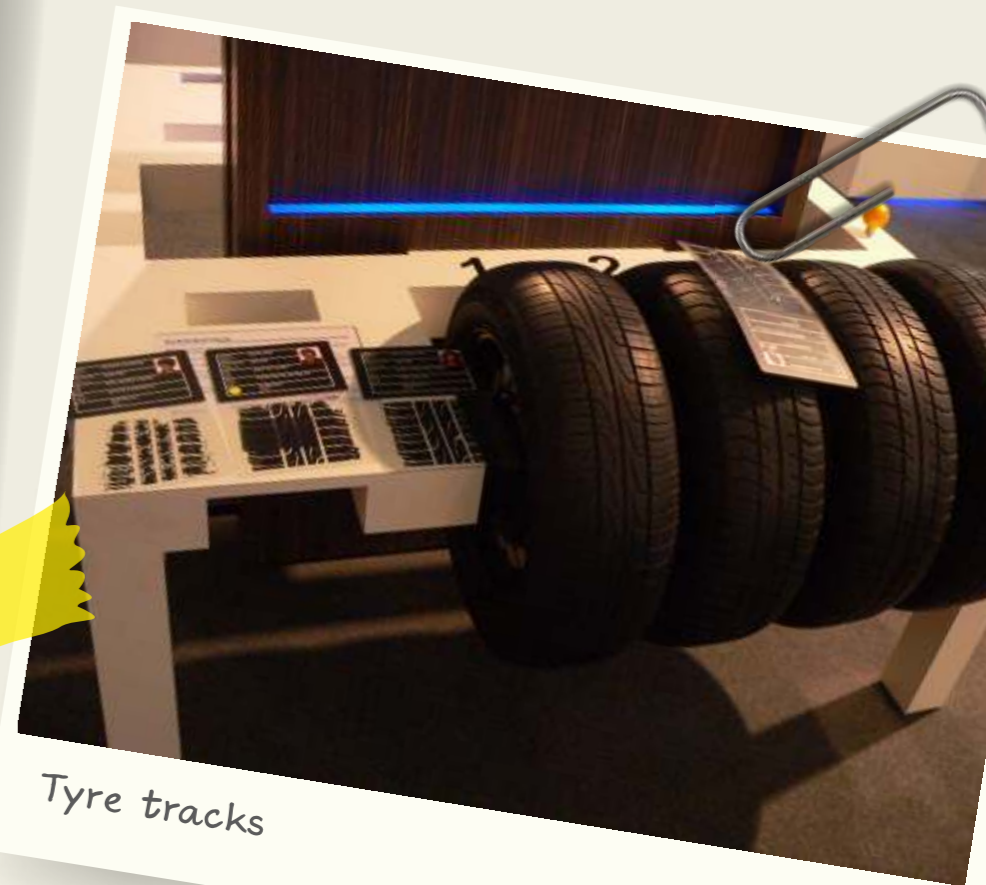

www.techmania.cz

Financed by Grant program: Operational Programme Research and Development for Innovation (RDI)

TRAVELING EXHIBITION

Finger pr

Border control

Enigma

A mysterious passage is traversed by several green laser beams. You pass without interrupting any beam?

For this travelling theme exhibition Technopolis, the Flemish Science Centre (Mechelen, Belgium) and Experimentarium (Copenhagen, Denmark) bundled their knowledge and experience.

Tyre tracks

ATMOSPHERE AND FEELING