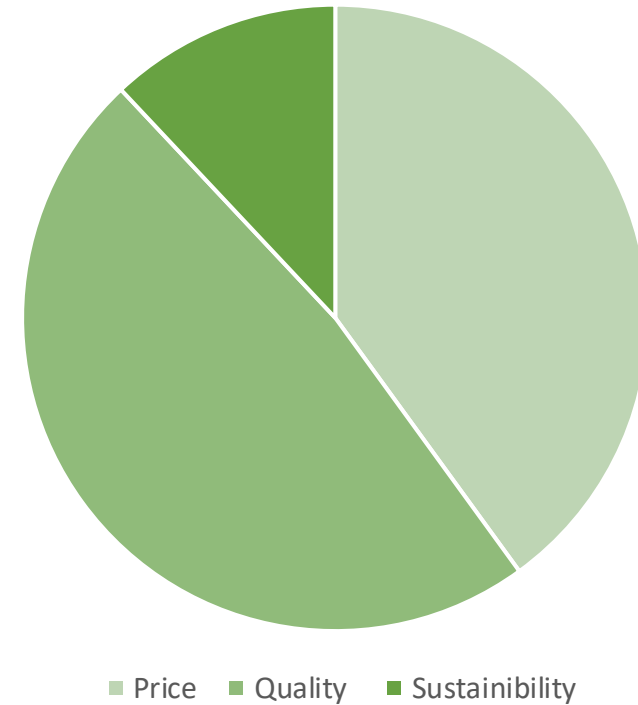

The Scottish Government has "set the toughest statutory targets on carbon emissions for any country in the world"

- Scottish Government, 2020

Strategic aim

“We will be well advanced on the path to a carbon neutral footprint and a respected resource for understanding climate and biodiversity challenges”

Procurement

- Sustainability policy
- Approach to reducing waste
- Approach to reducing carbon emissions
- Approach to recording carbon emissions

Rising Tide exhibition fit-out contract: score weighting