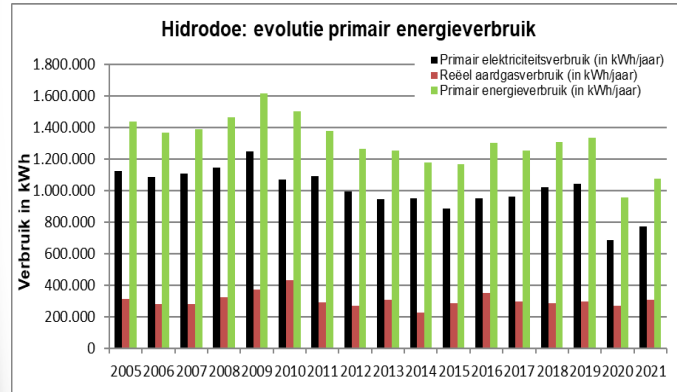

Achievements energy

Monitoring energy and water consumption