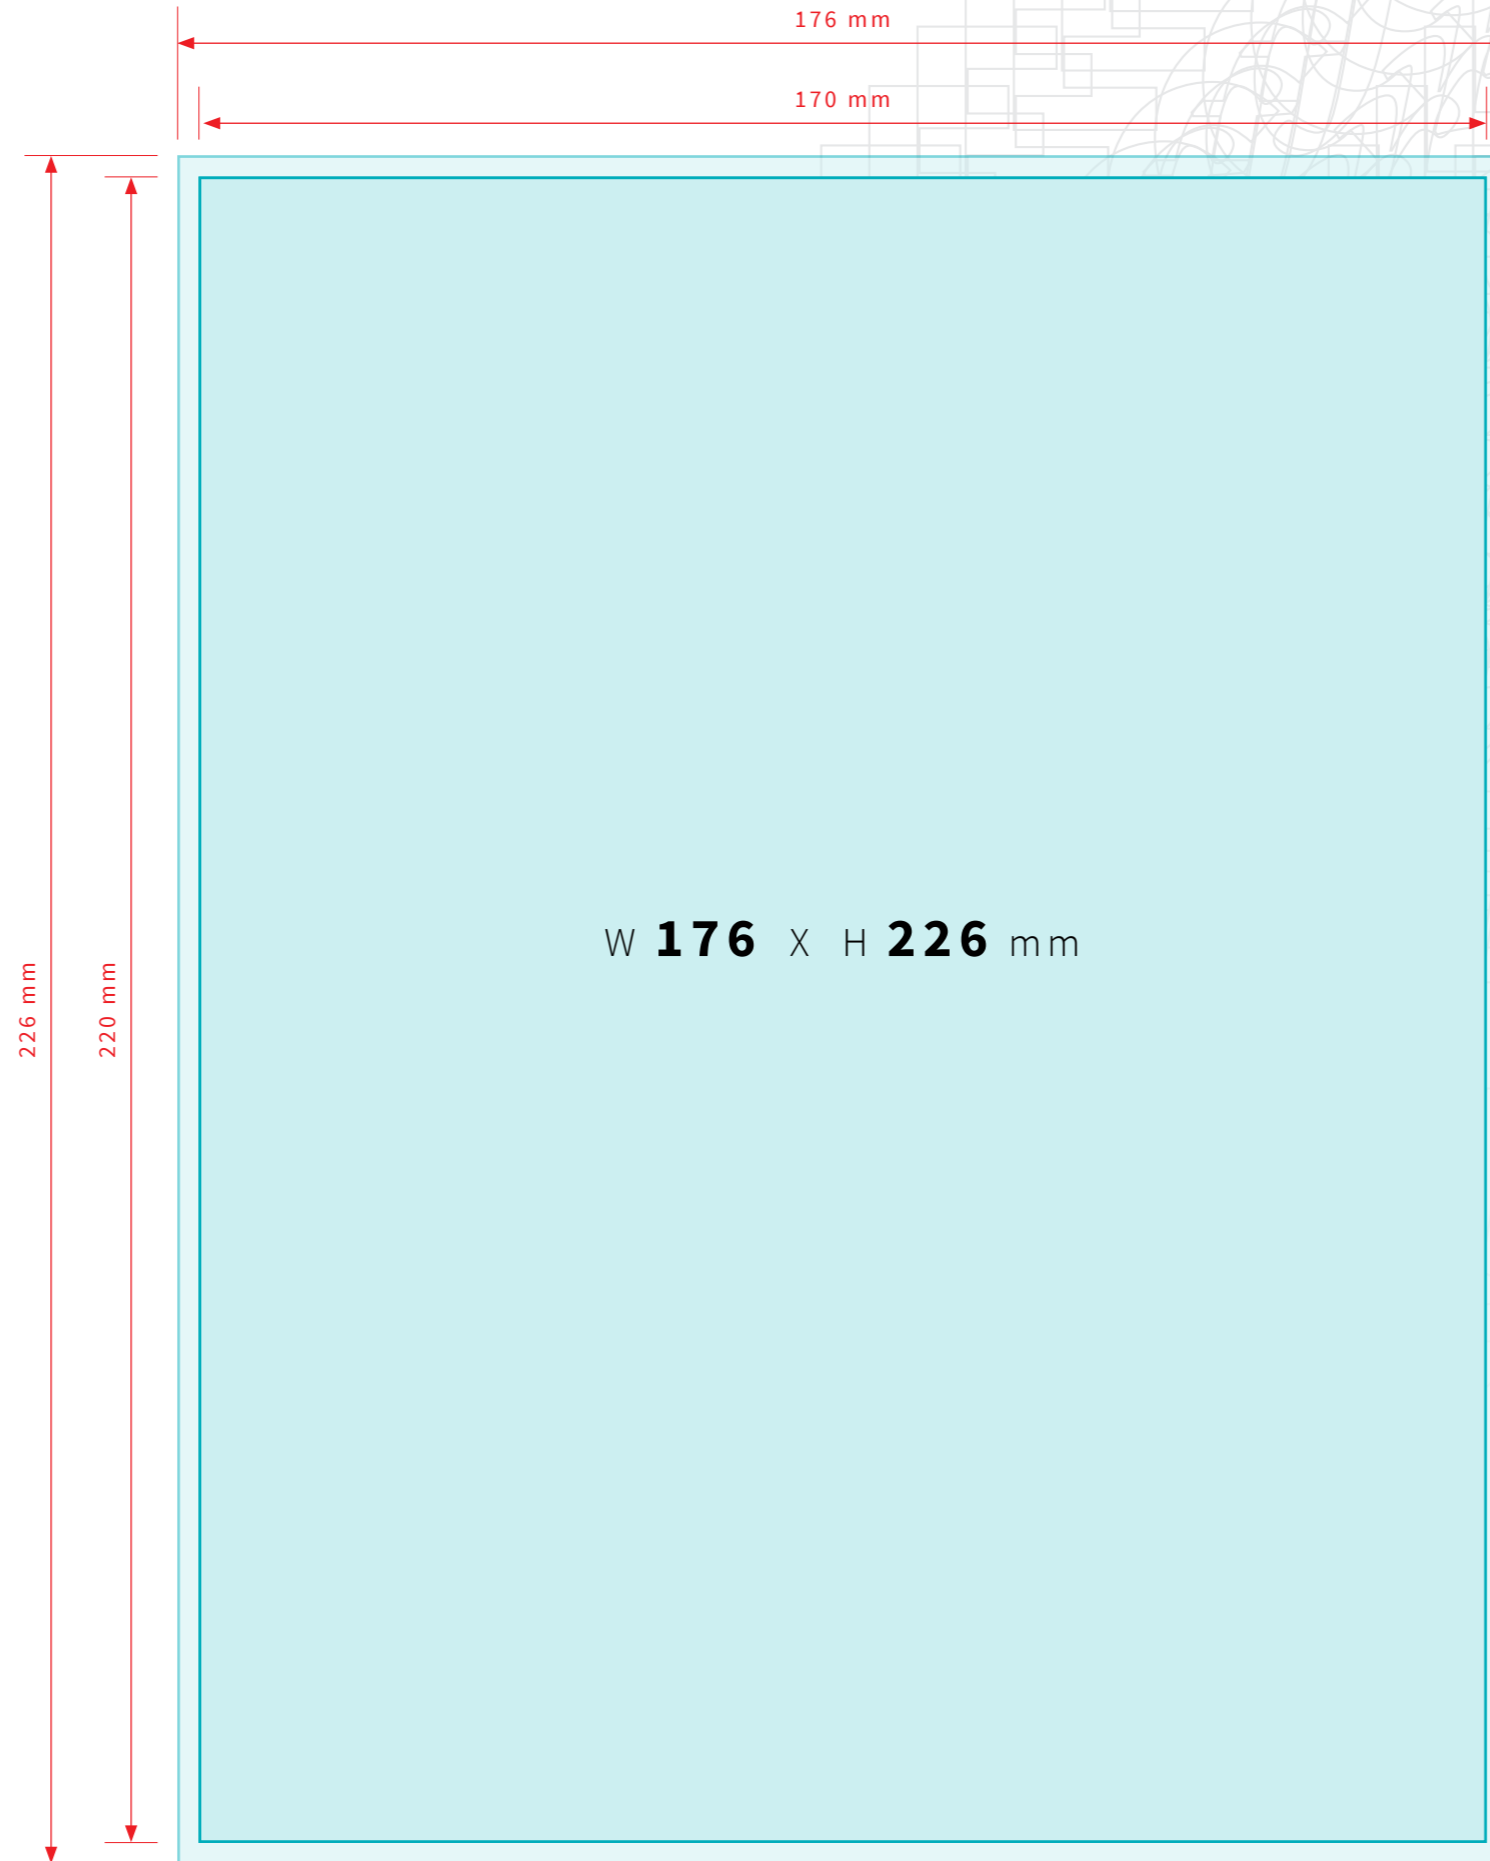

2020 ECSITE CONFERENCE

Print SPECIFICATIONS

DOCUMENT: W **170** X H **220** mm

BLEED DIFFERENCE: **3** mm

SAFETY DISTANCE TO CENTRELINE: **15** mm

ECHOES
from the
FUTURE

Print SPECIFICATIONS

DOCUMENT: W **170** X H **107** mm

BLEED DIFFERENCE: **3** mm

SAFETY DISTANCE TO
CENTRELINE: **15** mm

Print SPECIFICATIONS

DOCUMENT: W **83** X H **220** mm

BLEED DIFFERENCE: **3** mm

SAFETY DISTANCE TO
CENTRELINE: **15** mm