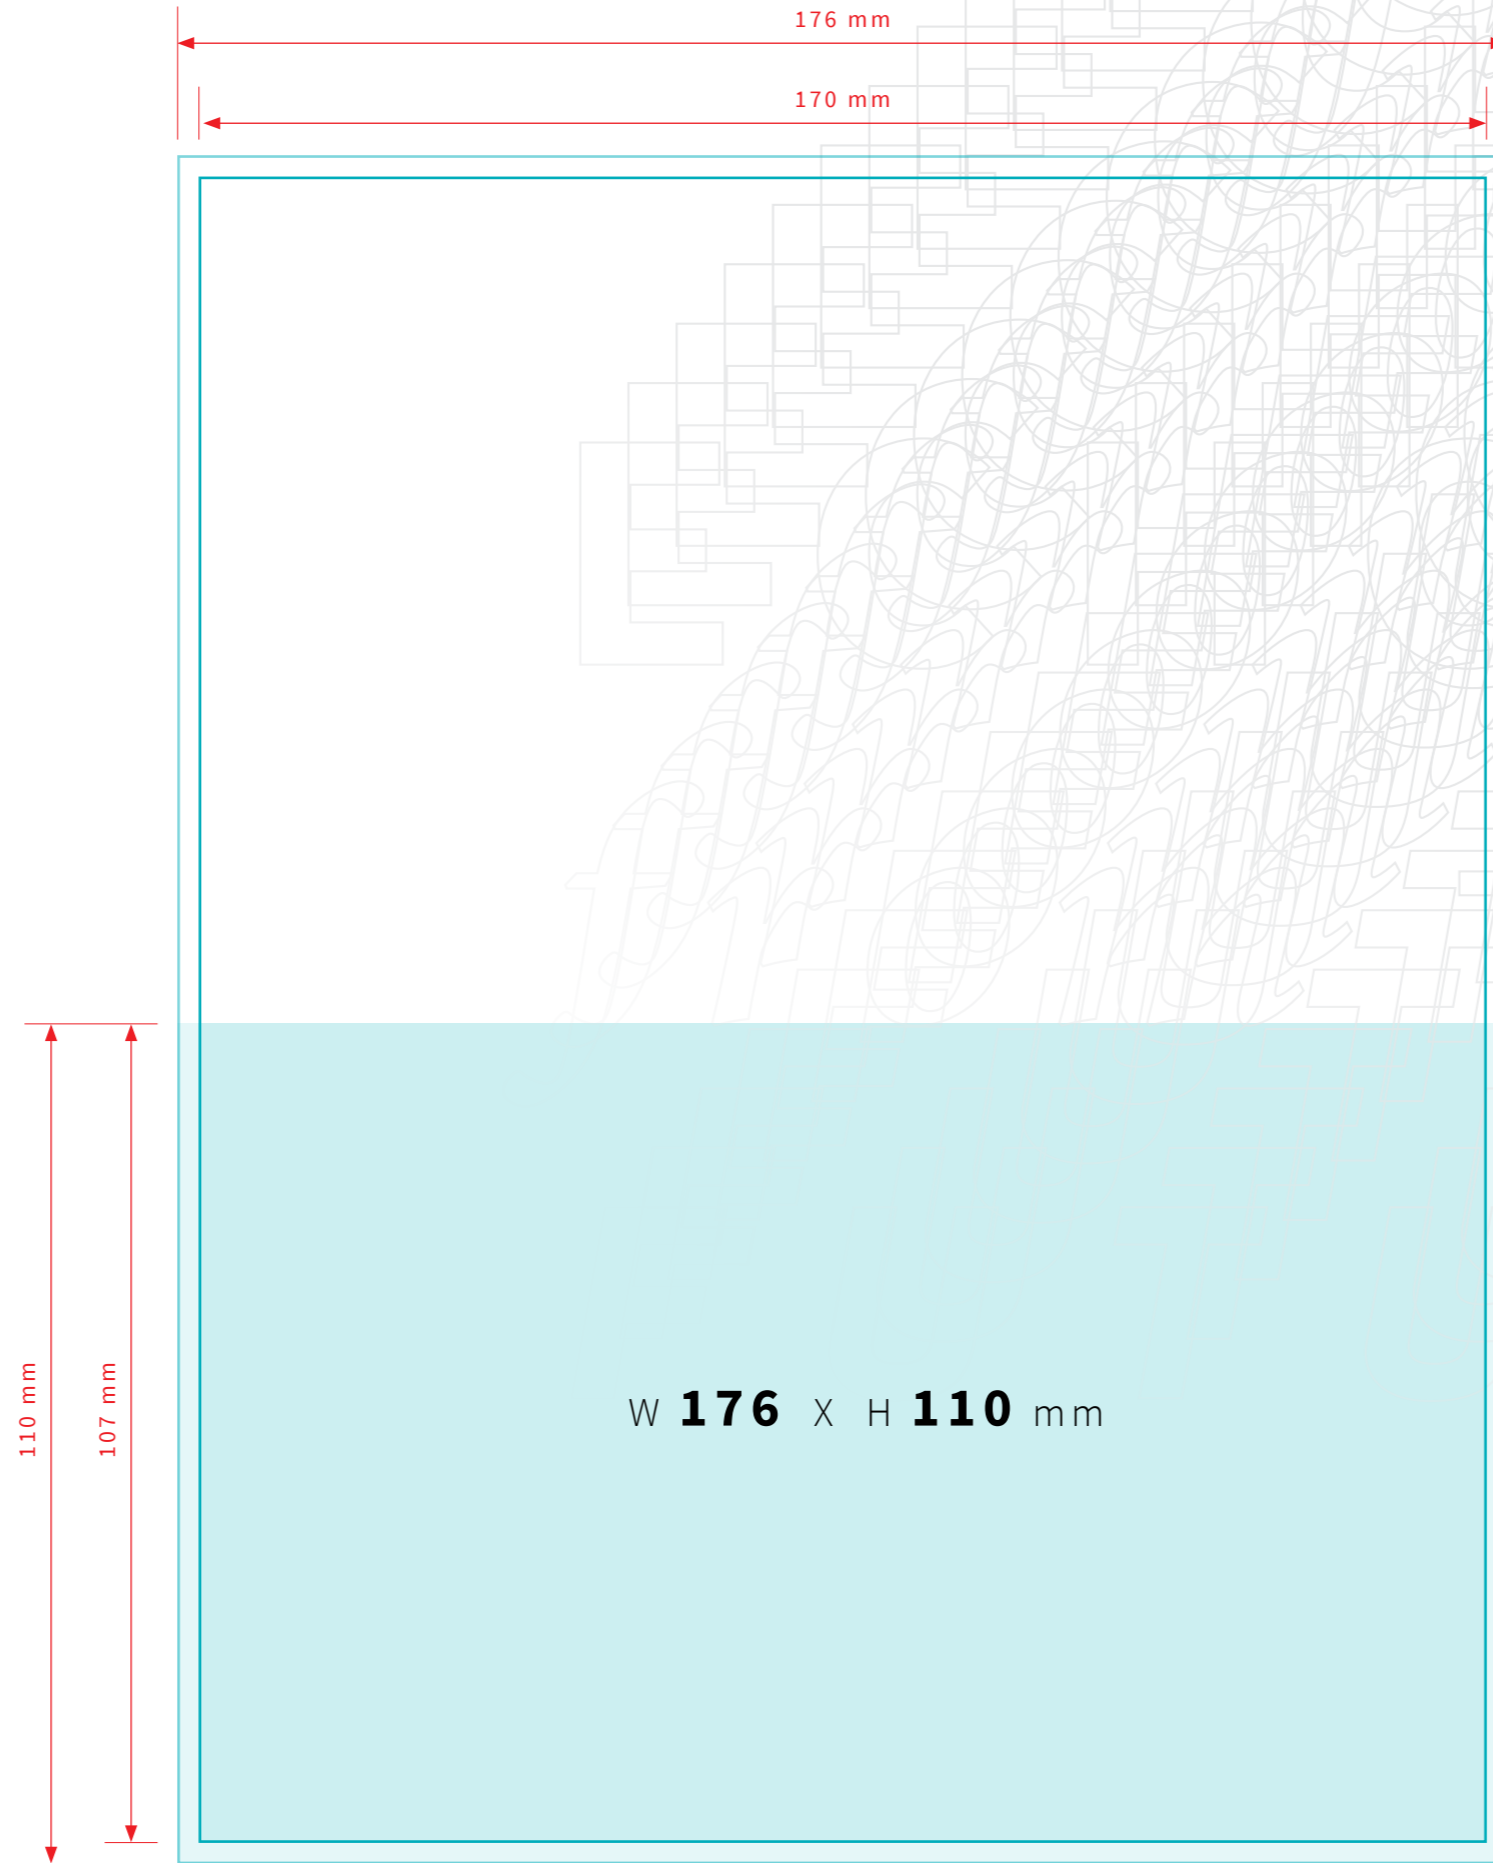

2020 ECSITE CONFERENCE

Print SPECIFICATIONS

DOCUMENT: W **170** X H **220** mm

BLEED DIFFERENCE: **3** mm

SAFETY DISTANCE TO CENTRELINE: **15** mm

ECHOES
from the
FUTURE

Print SPECIFICATIONS

DOCUMENT: W **170** X H **107** mm

BLEED DIFFERENCE: **3** mm

SAFETY DISTANCE TO
CENTRELINE: **15** mm

Print SPECIFICATIONS

DOCUMENT: W **83** X H **220** mm

BLEED DIFFERENCE: **3** mm

SAFETY DISTANCE TO
CENTRELINE: **15** mm