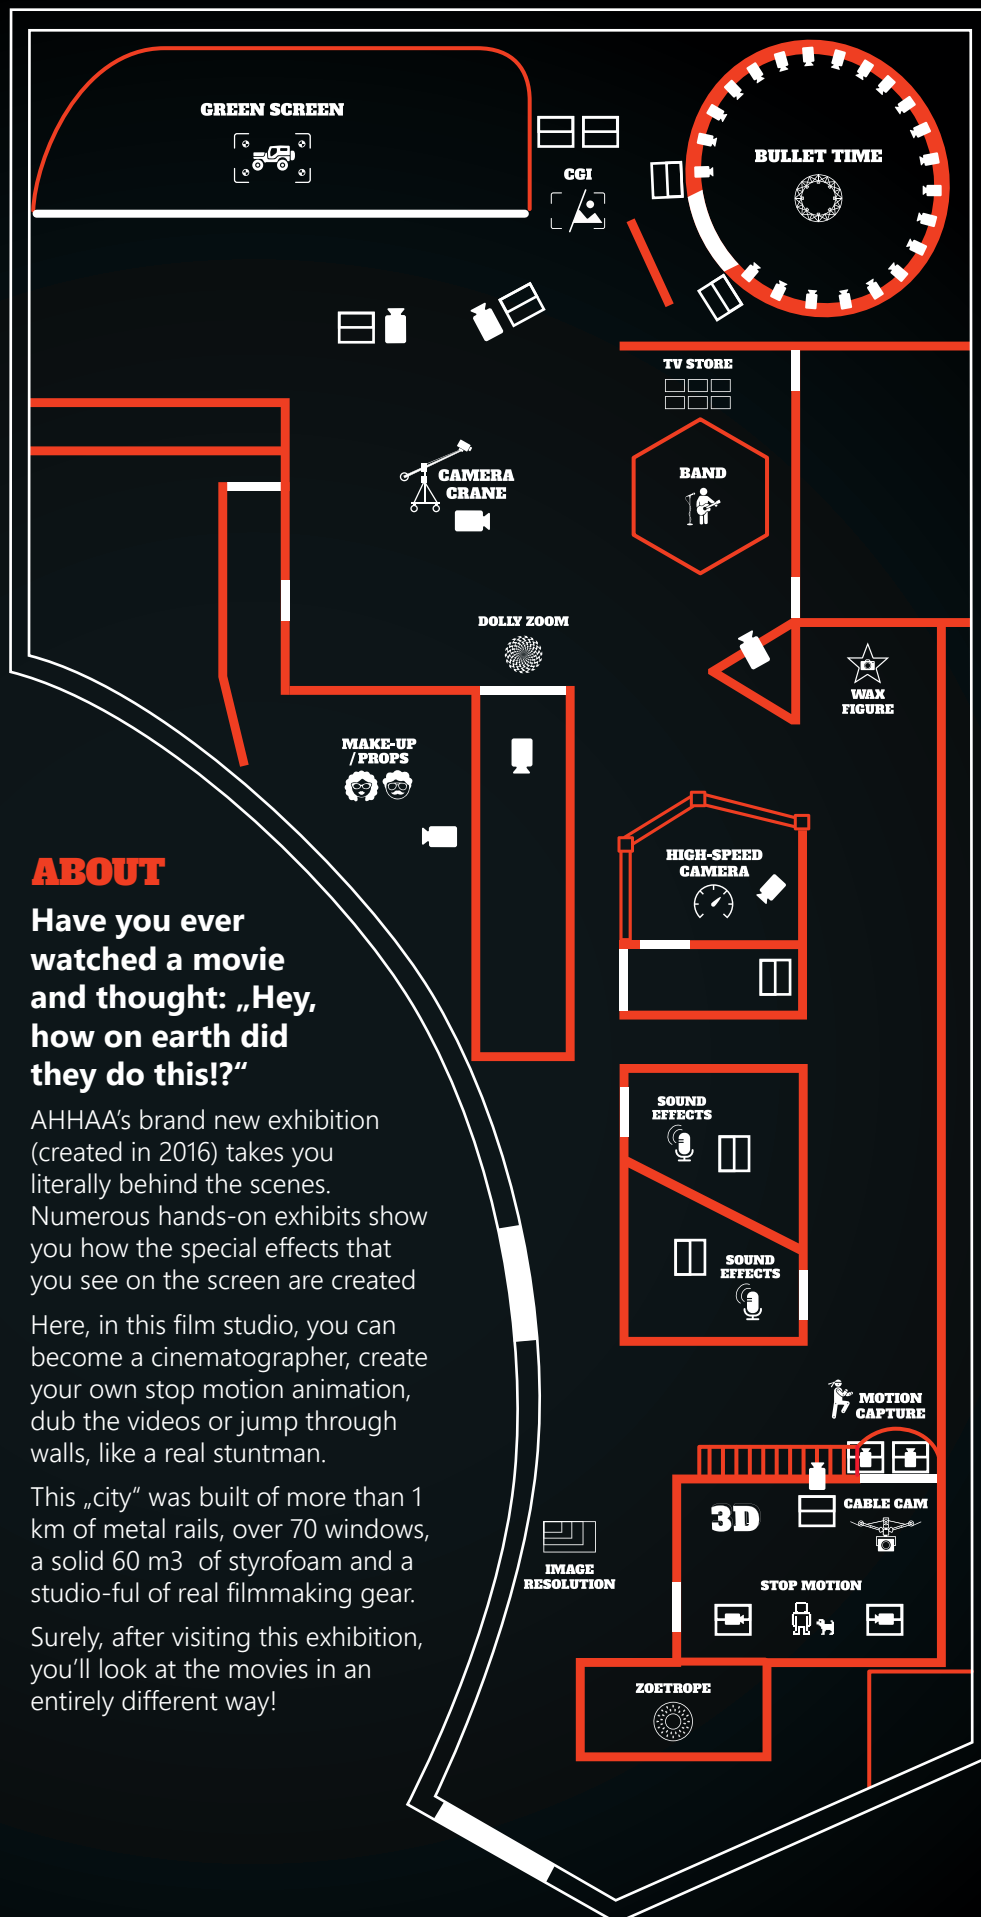

BEHIND THE SCENES

Technical information

- **Exhibits:** 20 exhibits + walls for movie set
- **Size:** 600-1000m²
- **Ceiling height:** min 2,5 / max 5,0m (two possible set designs)
- **Width:** min 1,2m
- **Other requirements:** Voltage 230 V
- **Languages:** Graphic design is set up for 4 language versions (current language versions; English, Russian, Latvian, Estonian)
- **Shipping:** up to 4 trucks (13,6 LDM)

Rental information

- **Insurance value:** 500 000€
- **Rental period:** from 4 months
- **Available:** from May 2017

Contact:

Science Centre AHHA

Tel: +372 735 5094

E-mail: ahhaa@ahhaa.ee

ABOUT

Have you ever watched a movie and thought: „Hey, how on earth did they do this!?”

AHHAA's brand new exhibition (created in 2016) takes you literally behind the scenes. Numerous hands-on exhibits show you how the special effects that you see on the screen are created.

Here, in this film studio, you can become a cinematographer, create your own stop motion animation, dub the videos or jump through walls, like a real stuntman.

This „city” was built of more than 1 km of metal rails, over 70 windows, a solid 60 m³ of styrofoam and a studio-ful of real filmmaking gear.

Surely, after visiting this exhibition, you'll look at the movies in an entirely different way!