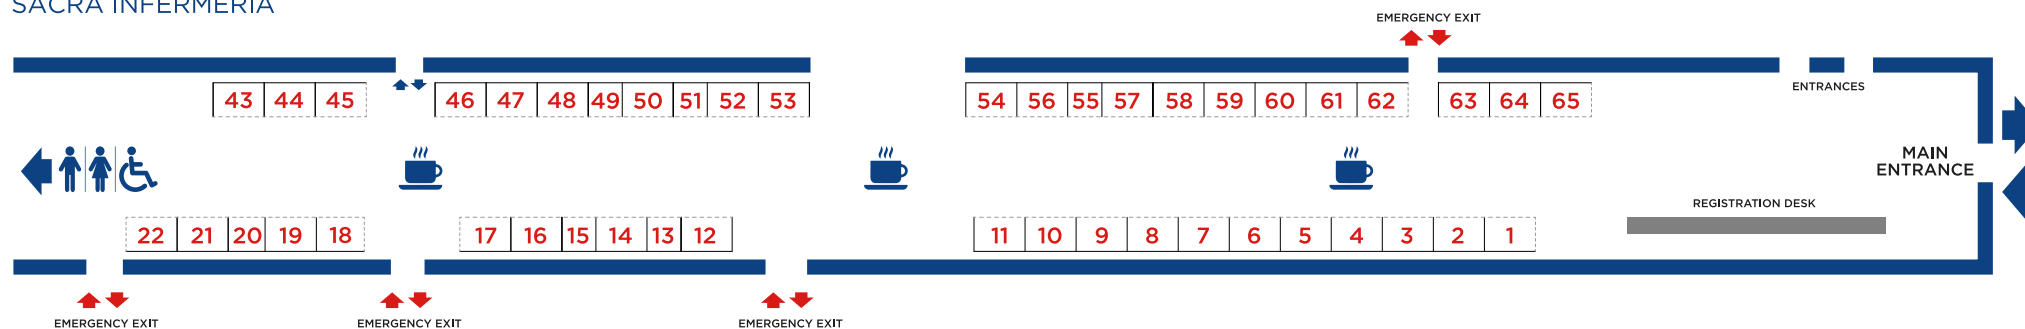

GROUND FLOOR PLAN

SACRA INFERMERIA

EXHIBITORS

BOOTH	COMPANY NAME	BOOTH	COMPANY NAME	BOOTH	COMPANY NAME	BOOTH	COMPANY NAME
1	Natural History Museum, London	13	Exhibits Development Group Museo Galileo	45	Heureka Overseas Productions Ltd	55	Effektschmiede GmbH
2	Mammutico	14-15	Science Projects	46	Bruns	56	Starmus VII
3	Clostermann design Ltd.	16	Imagine Exhibitions, Inc.	47	Exhibits.nl	57	Sertek Exhibitions
4	TRIAS	17	Natural History Museum of Toulouse	48	Kiss the Frog	58	Shosho
5	COLOURS travelling exhibition - MuseoScience	18	National Geographic	49	Archimedes Exhibitions GmbH	59	Wezit
6	Skypoint Planetariums	19	JVS Group s.r.o.	50	Junior Academy of Sciences of Ukraine, Kyiv & Lviv Open Lab	60	MizarLabs Design
7	Cosm	20	Inspire To Action	51	FLEXHIBIT	61	Science Museum Group
8-9	ESA, The European Space Agency	21	Visualization Center & WISDOME	52	American Museum of Natural History	62	Robotoy
10	Musealia	22	Interspectral	53	Cité des sciences et de l'industrie & Palais de la découverte	63	Kotsanas Museum - Ancient Greek Technology
11	Hüttinger Interactive Exhibitions	43	#Ecsite2024 - Kersnikova Institute	54	Sky-Skan Europe GmbH	64	New Amsterdam
12	YIPP	44	Ecsite			65	Expo Booking AB