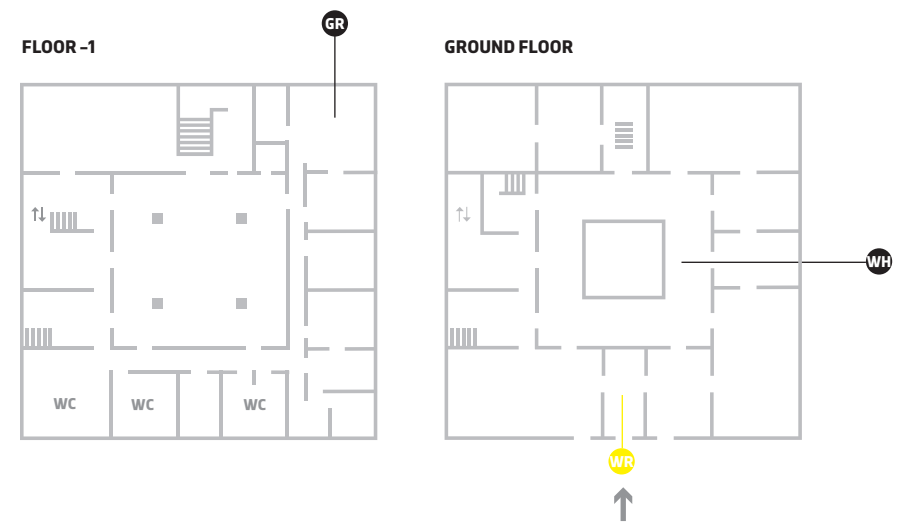

Wifi

network: ecsite
password: porto2017

WR WELCOME ROOM
GR GARDEN ROOM
WH WHALE HALL
↑↓ ELEVATOR
WC TOILETS